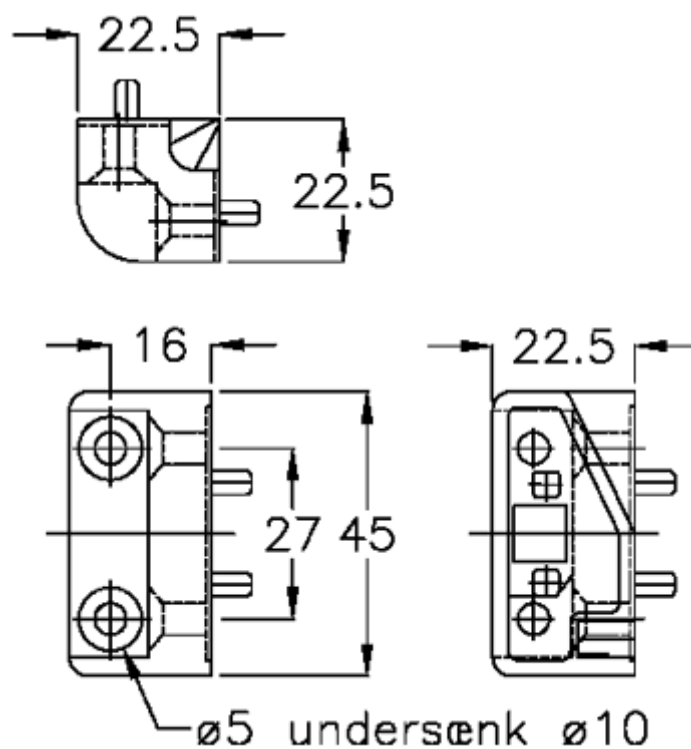

Article number: 0581421017

Description: Hepco MCS 1-242-1017S
Corner Piece set 22,5x22,5

Measures

Size = 22,5x22,5

Weight (kg) = 0.08